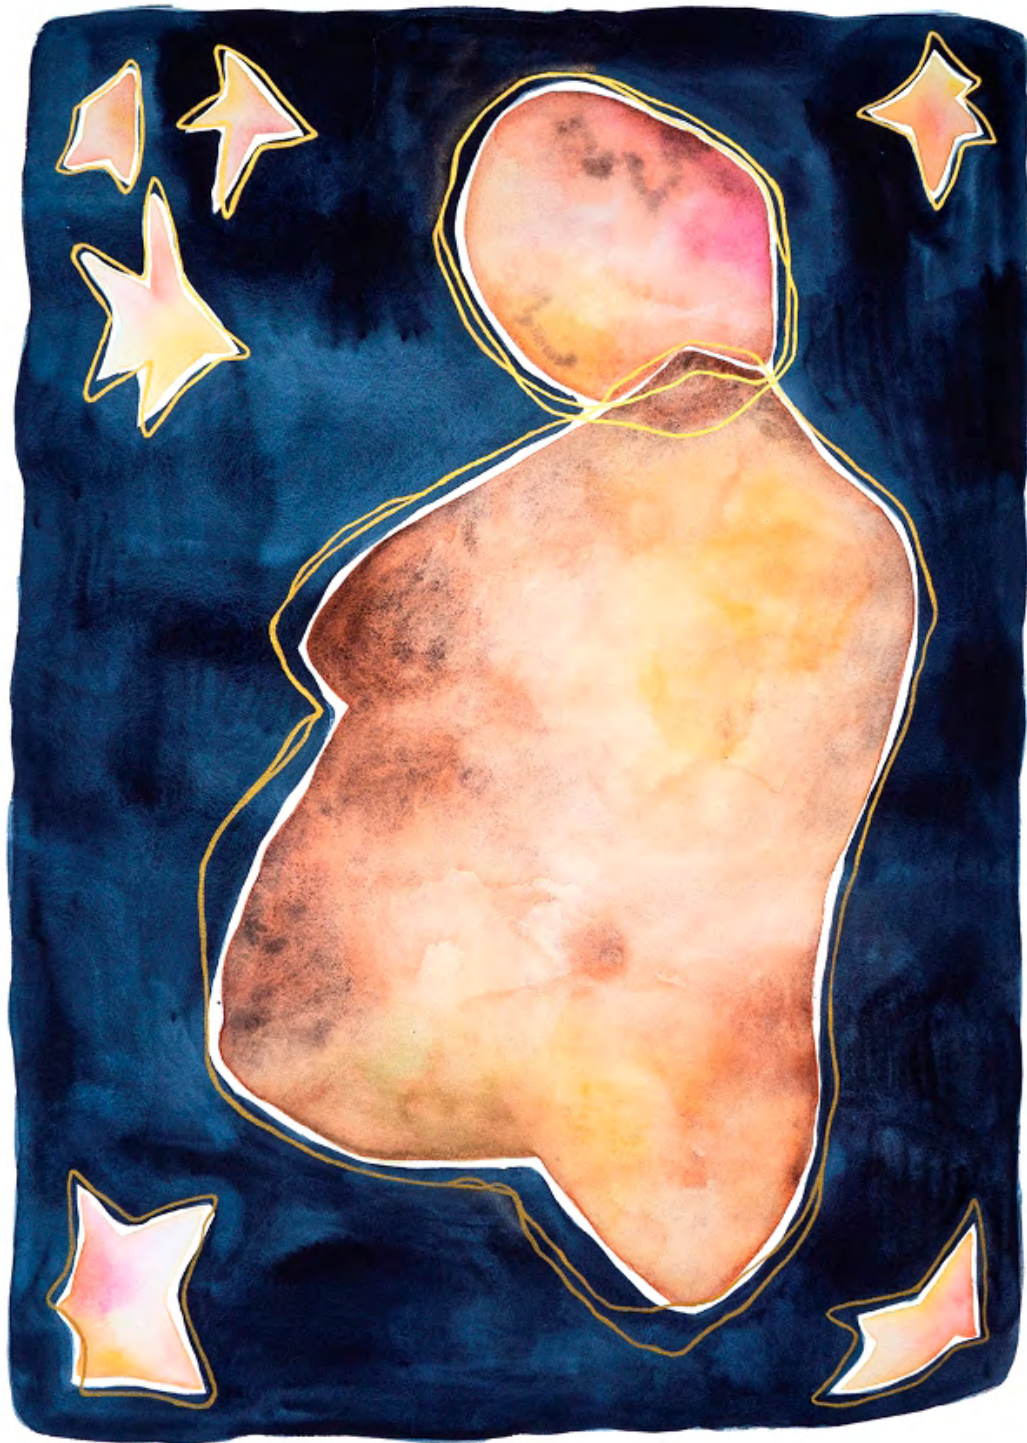

Star Matter
by Kara Mandel
watercolour and ink on paper, 69.5 x 89.5 cm framed
$850