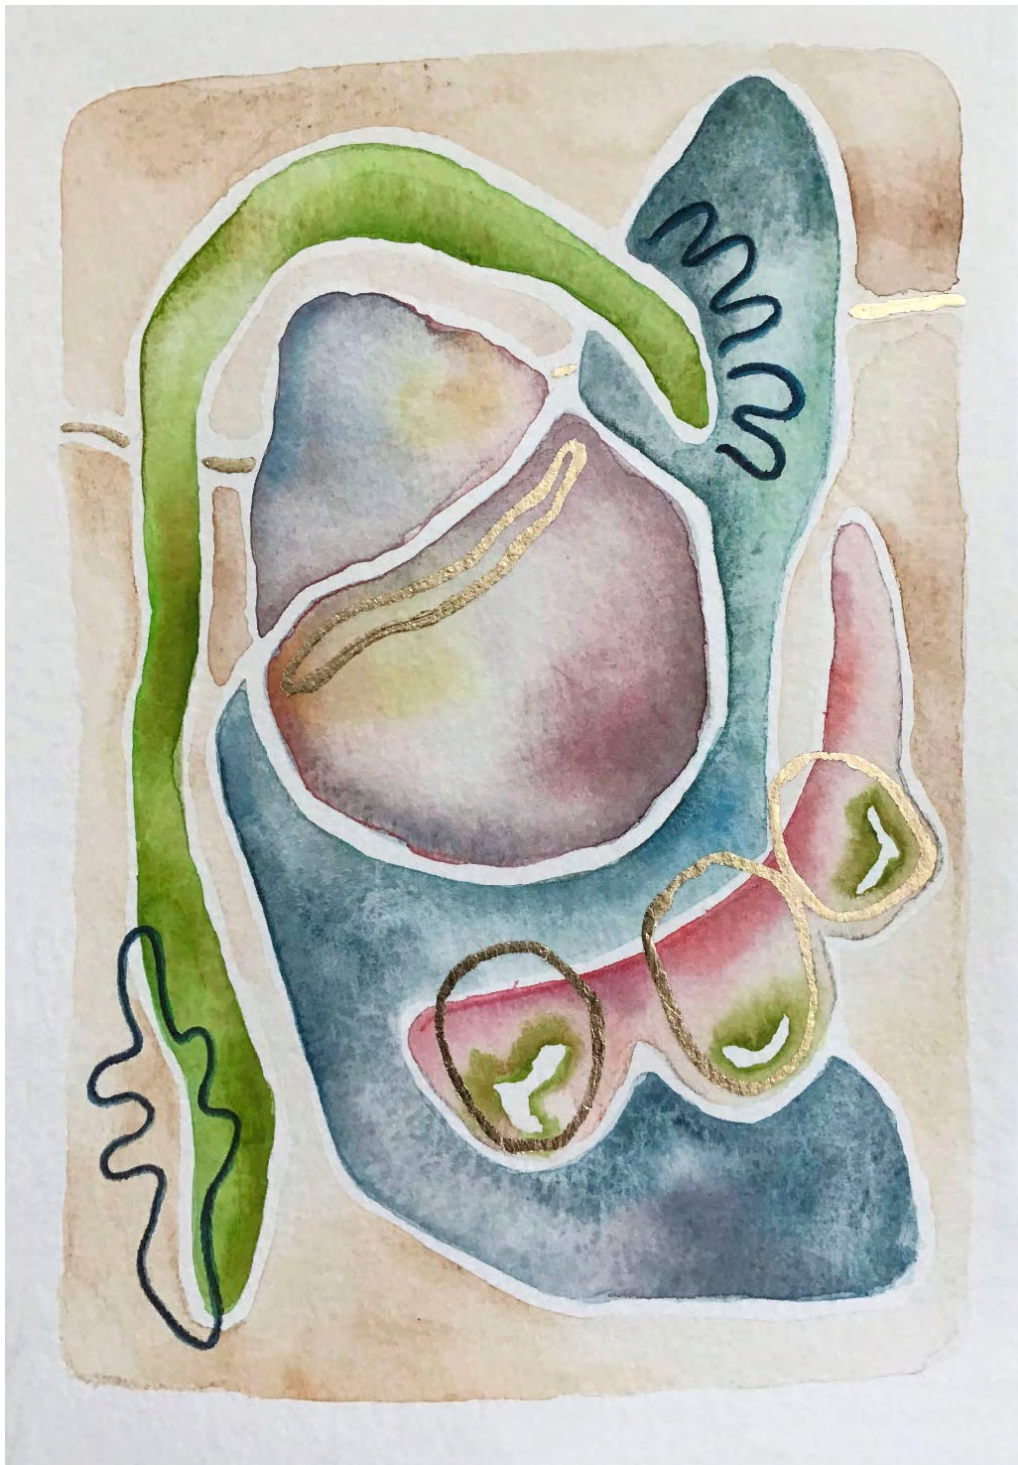

Bloom
by Kara Mandel
watercolour and gold leaf on paper, 14.8 x 21cm framed
$230