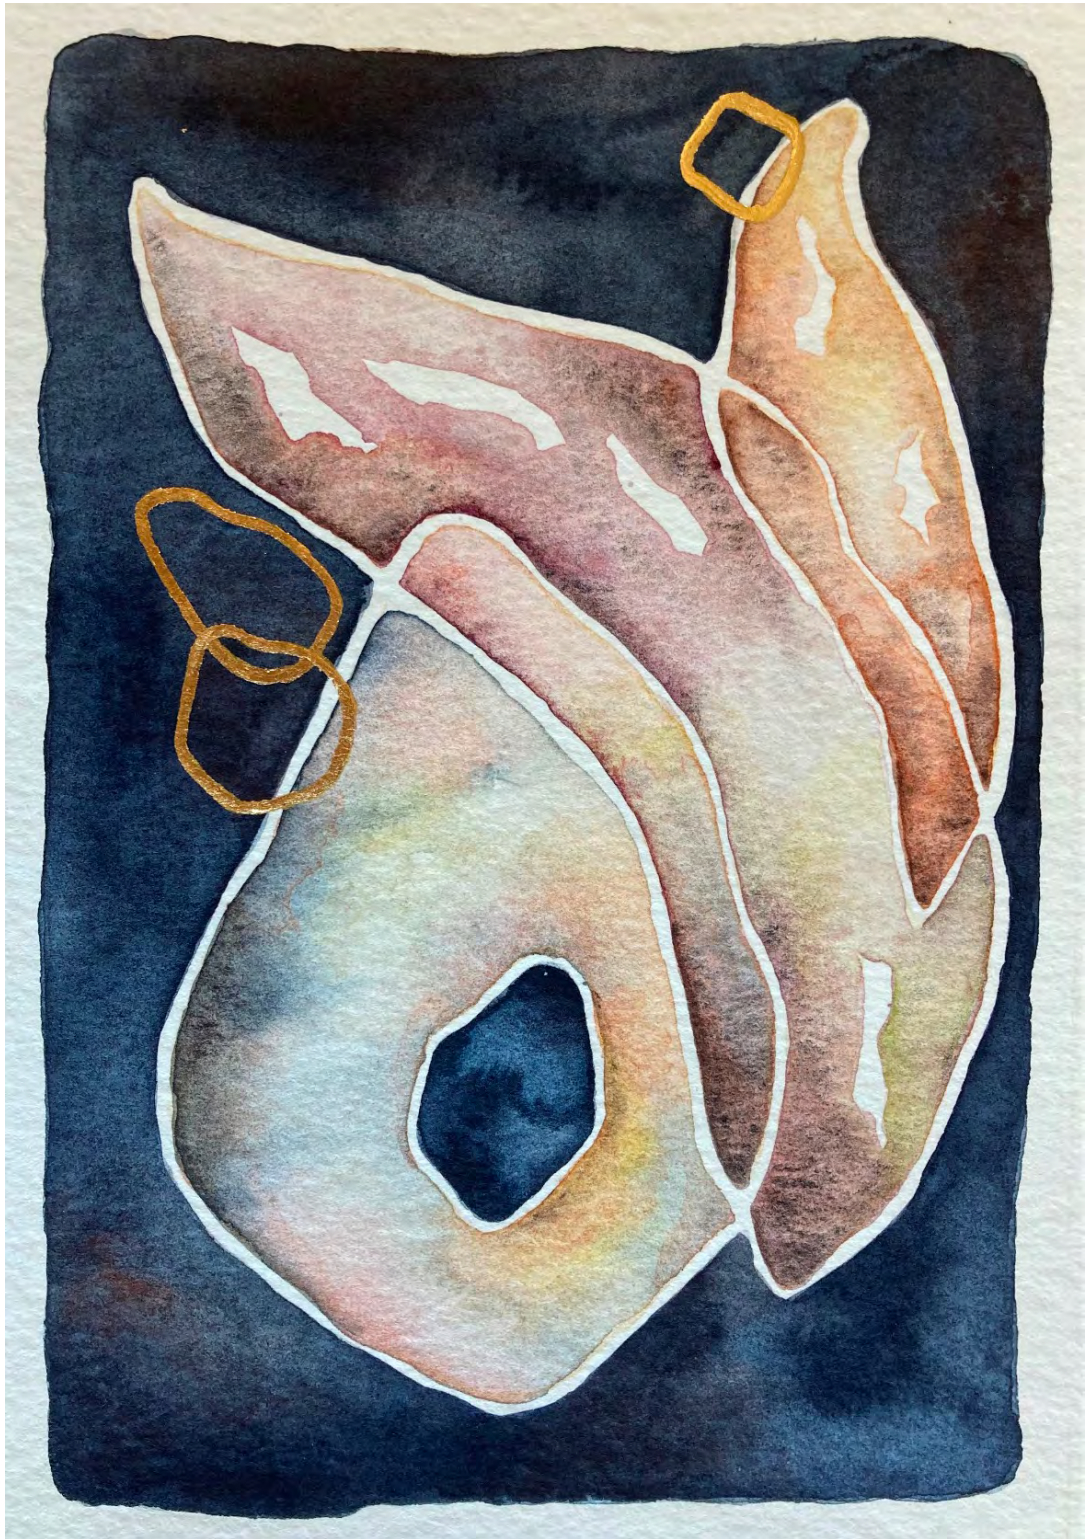

IN THE BEGINNING // Kara Mandel

Floating
by Kara Mandel
watercolour and ink on paper 66 x 102.5cm,
\$450 SOLD

Reverence
by Kara Mandel
watercolour on paper, 29.7 x 42cm, framed
\$350

Serpent and the Seed
by Kara Mandel
ink and gold leaf on paper, 14.8 x 21cm, framed
\$230 SOLD

Fertile Delights
by Kara Mandel
watercolour on paper, 29.7 x 42cm, framed
\$350

Cheeky peek of the universe
by Kara Mandel
watercolour on paper, 29.7 x 42cm, framed
\$350

Venus (in transition)
by Kara Mandel
watercolour and gold leaf on paper, 29.7 x 42cm, framed
\$350 SOLD

Fossilised (long after)
by Kara Mandel
watercolour and gold leaf on paper, 14.8 x 21cm, framed
\$230

I Burst Forth (gold and dripping in stars)
by Kara Mandel
watercolour, ink and gold leaf on paper, 14.8 x 21cm framed
\$230 SOLD

Many Moons Later (relic)
by Kara Mandel
watercolour on paper, 29.7 x 42cm framed
\$350

Bloom
by Kara Mandel
watercolour and gold leaf on paper, 14.8 x 21cm framed
\$230

The Milky Way leaned down to kiss the sea
by Kara Mandel
watercolour and gold leaf on paper, 29.7 x 42cm framed
\$350 SOLD